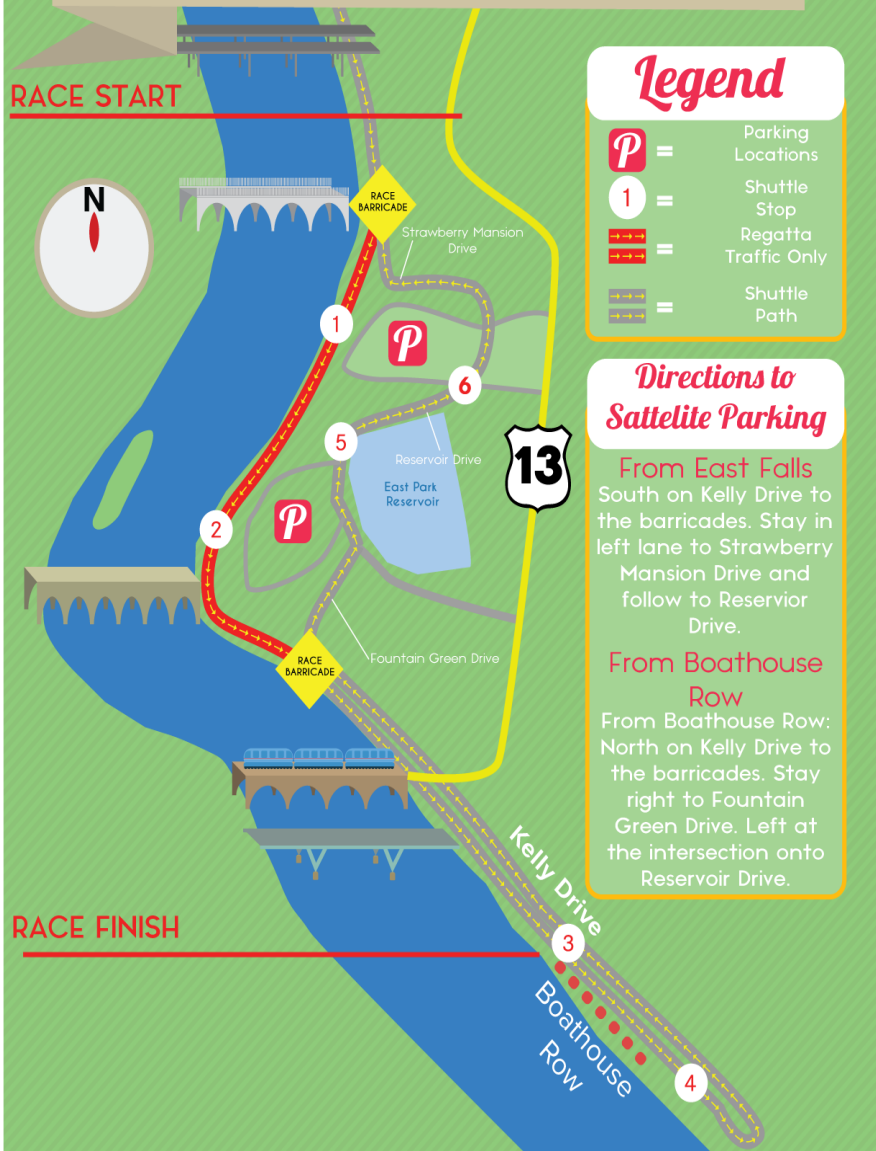

# Navy Day Shuttle Map

# 2023

SPECTATOR  
DROP-OFF PASS  
SJU™

## NAVY DAY REGATTA

### Spectator Drop-Pass Notes:

- Drop-off only on Kelly Drive!
- Drive slowly between entrance and exit barricades.
- Follow map to satellite parking and shuttle service.
- Shuttle runs from 11:00am to 6:30pm.
- Do not park on the grass areas!!